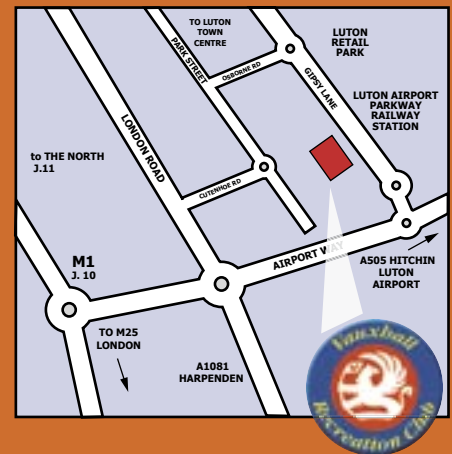

Email: corporatemembership@vauxclub.co.uk

The Award Winning Sports Club

www.vauxhallrecreation.co.uk

www.thebalconycafebar.co.uk

www.theriverside.info

www.riversideconferencecentre.co.uk

Vauxhall Recreation Club
20 Gipsy Lane, Luton
Beds LU1 3JH